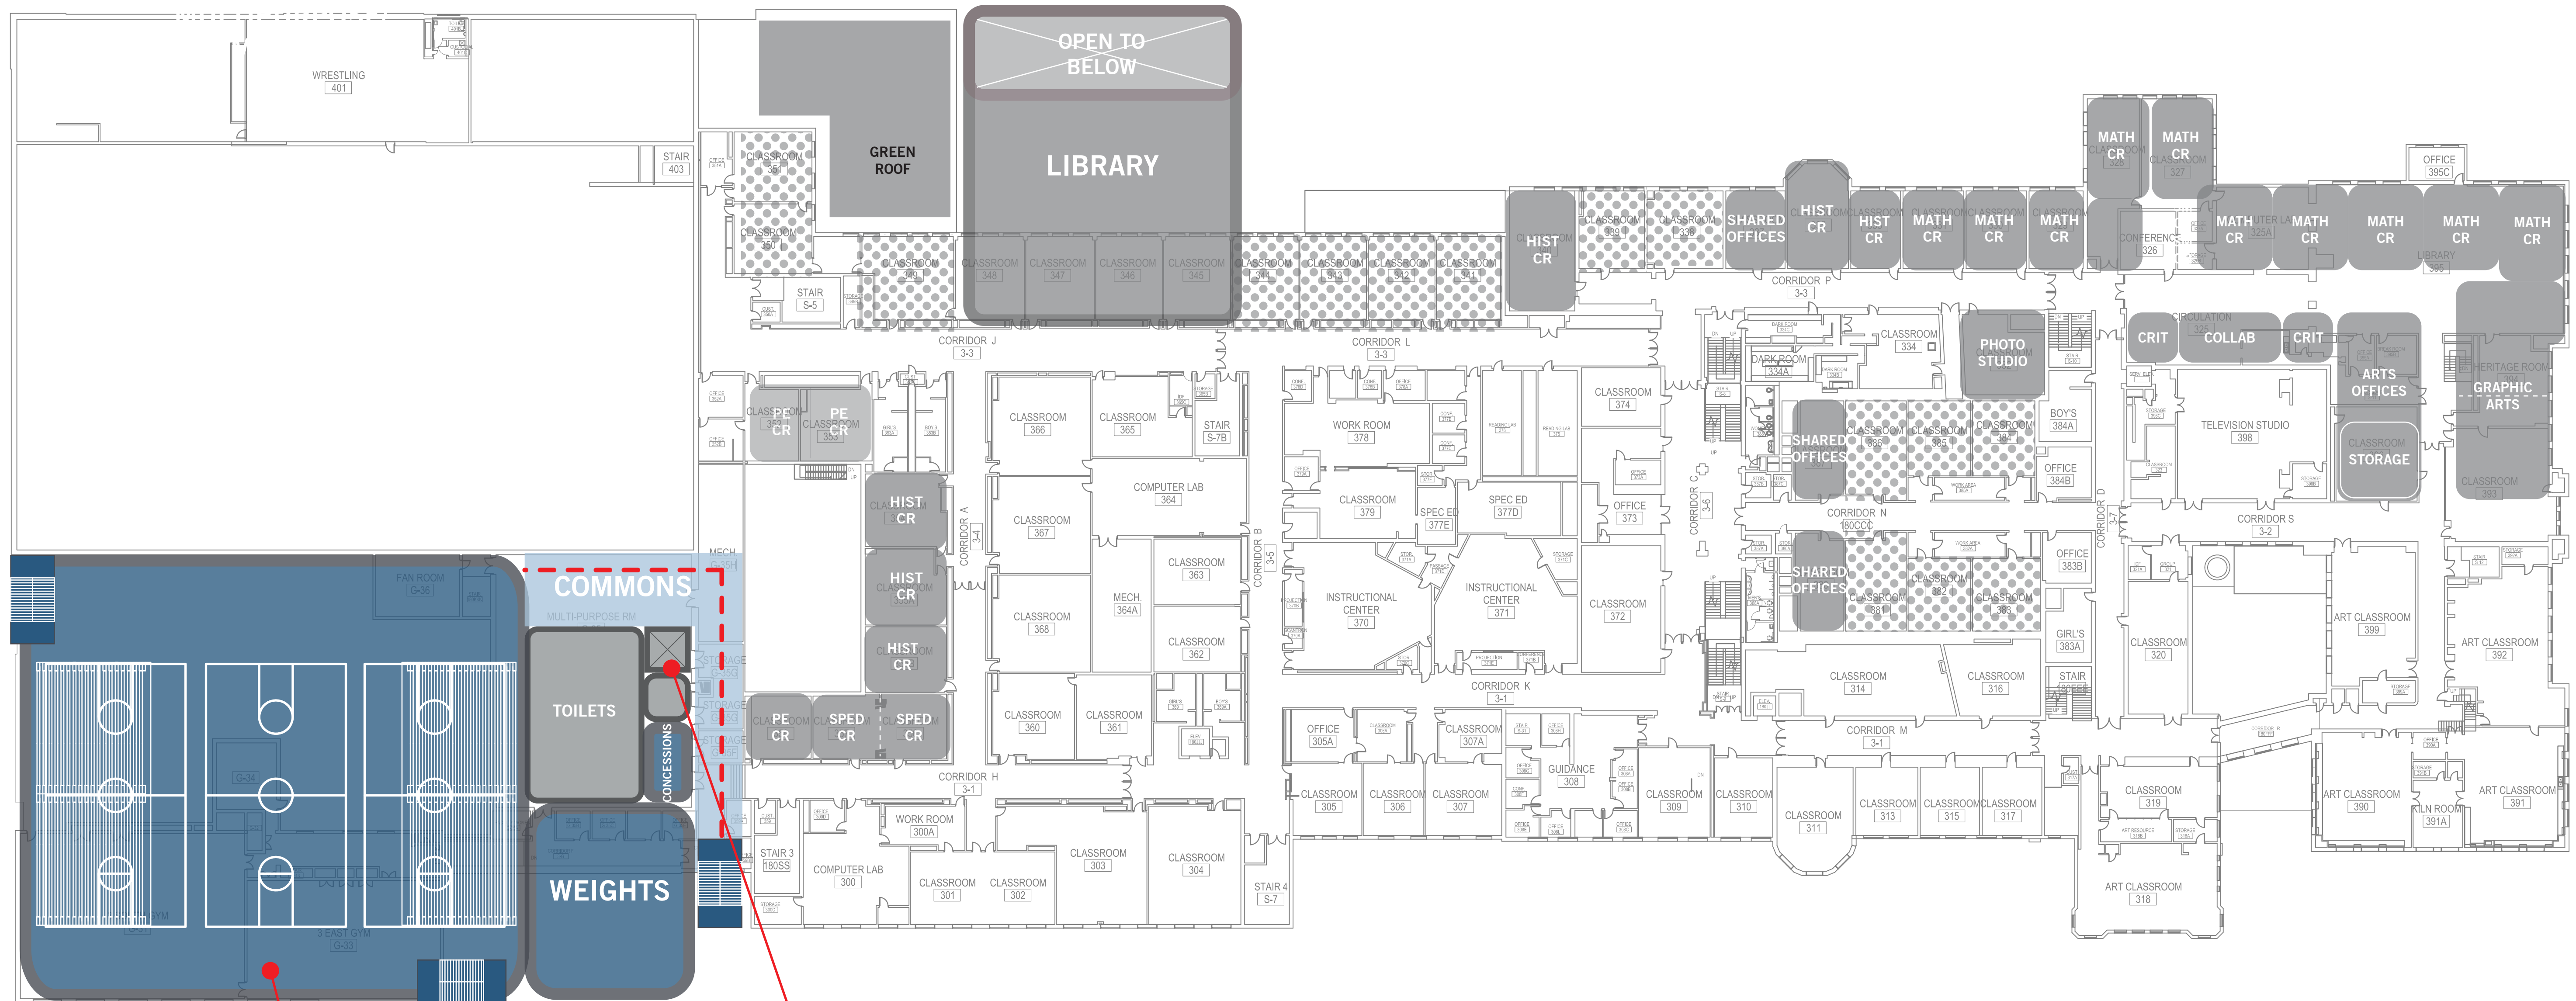

ABBREVIATIONS & SYMBOLS

T	Toilet
CR	Classroom
COLLAB	Collaboration Space
MECH	Mechanical Room
PREP	Science Lab Prep Room
SM GR	Small Group
SPED	Special Education
STOR	Storage Room
	Elevator

Expanded pre/post-function commons provides flexible gathering space for students and the public

Multipurpose Dance accommodates multiple groups with resilient dance flooring for improved student safety

LEGEND

- | | |
|---|--|
| Art: Visual | Special Education |
| Art: Performing | Library |
| Applied Arts | Physical Education |
| English | Administration |
| Science | Community/Shared Spaces |
| General/Shared Classrooms | Building Services |
| Mathematics | Dotted Hatch - Existing Program |
| World Languages | Solid Hatch - Proposed Program |
| History | |

ABBREVIATIONS & SYMBOLS

- | | |
|--|-----------------------|
| T | Toilet |
| CR | Classroom |
| COLLAB | Collaboration Space |
| MECH | Mechanical Room |
| PREP | Science Lab Prep Room |
| SM GR | Small Group |
| SPED | Special Education |
| STOR | Storage Room |
| | Elevator |