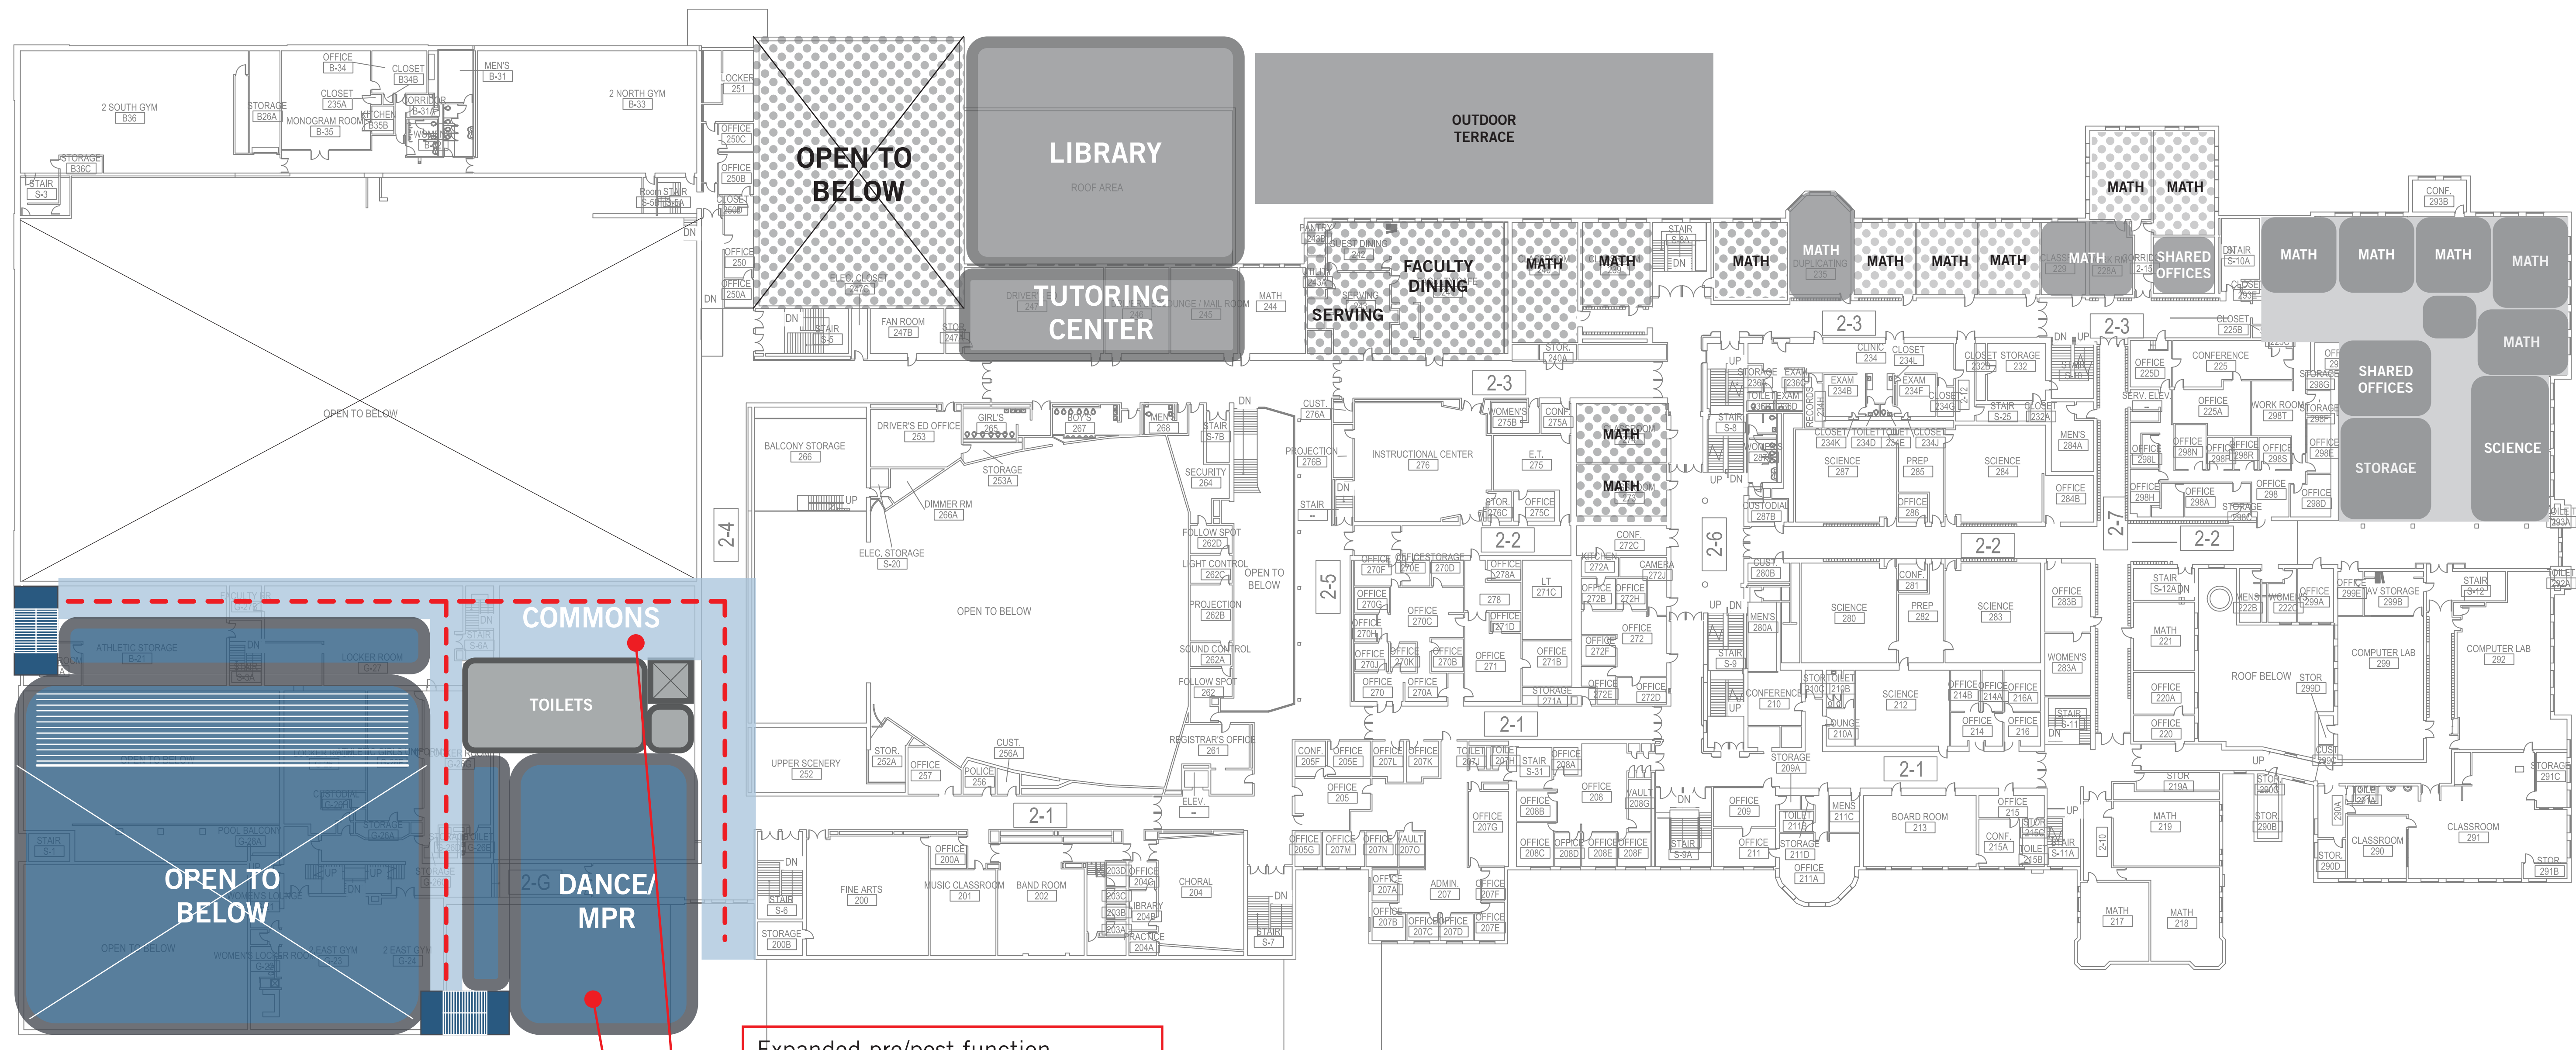

ABBREVIATIONS & SYMBOLS

- | | |
|---|-----------------------|
| T | Toilet |
| CR | Classroom |
| COLLAB | Collaboration Space |
| MECH | Mechanical Room |
| PREP | Science Lab Prep Room |
| SM GR | Small Group |
| SPED | Special Education |
| STOR | Storage Room |
|  | Elevator |

ABBREVIATIONS & SYMBOLS

T	Toilet
CR	Classroom
COLLAB	Collaboration Space
MECH	Mechanical Room
PREP	Science Lab Prep Room
SM GR	Small Group
SPED	Special Education
STOR	Storage Room
	Elevator

Expanded pre/post-function commons provides flexible gathering space for students and the public

Multipurpose Dance accommodates multiple groups with resilient dance flooring for improved student safety

LEGEND

- | | |
|---|--|
| Art: Visual | Special Education |
| Art: Performing | Library |
| Applied Arts | Physical Education |
| English | Administration |
| Science | Community/Shared Spaces |
| General/Shared Classrooms | Building Services |
| Mathematics | Dotted Hatch - Existing Program |
| World Languages | Solid Hatch - Proposed Program |
| History | |