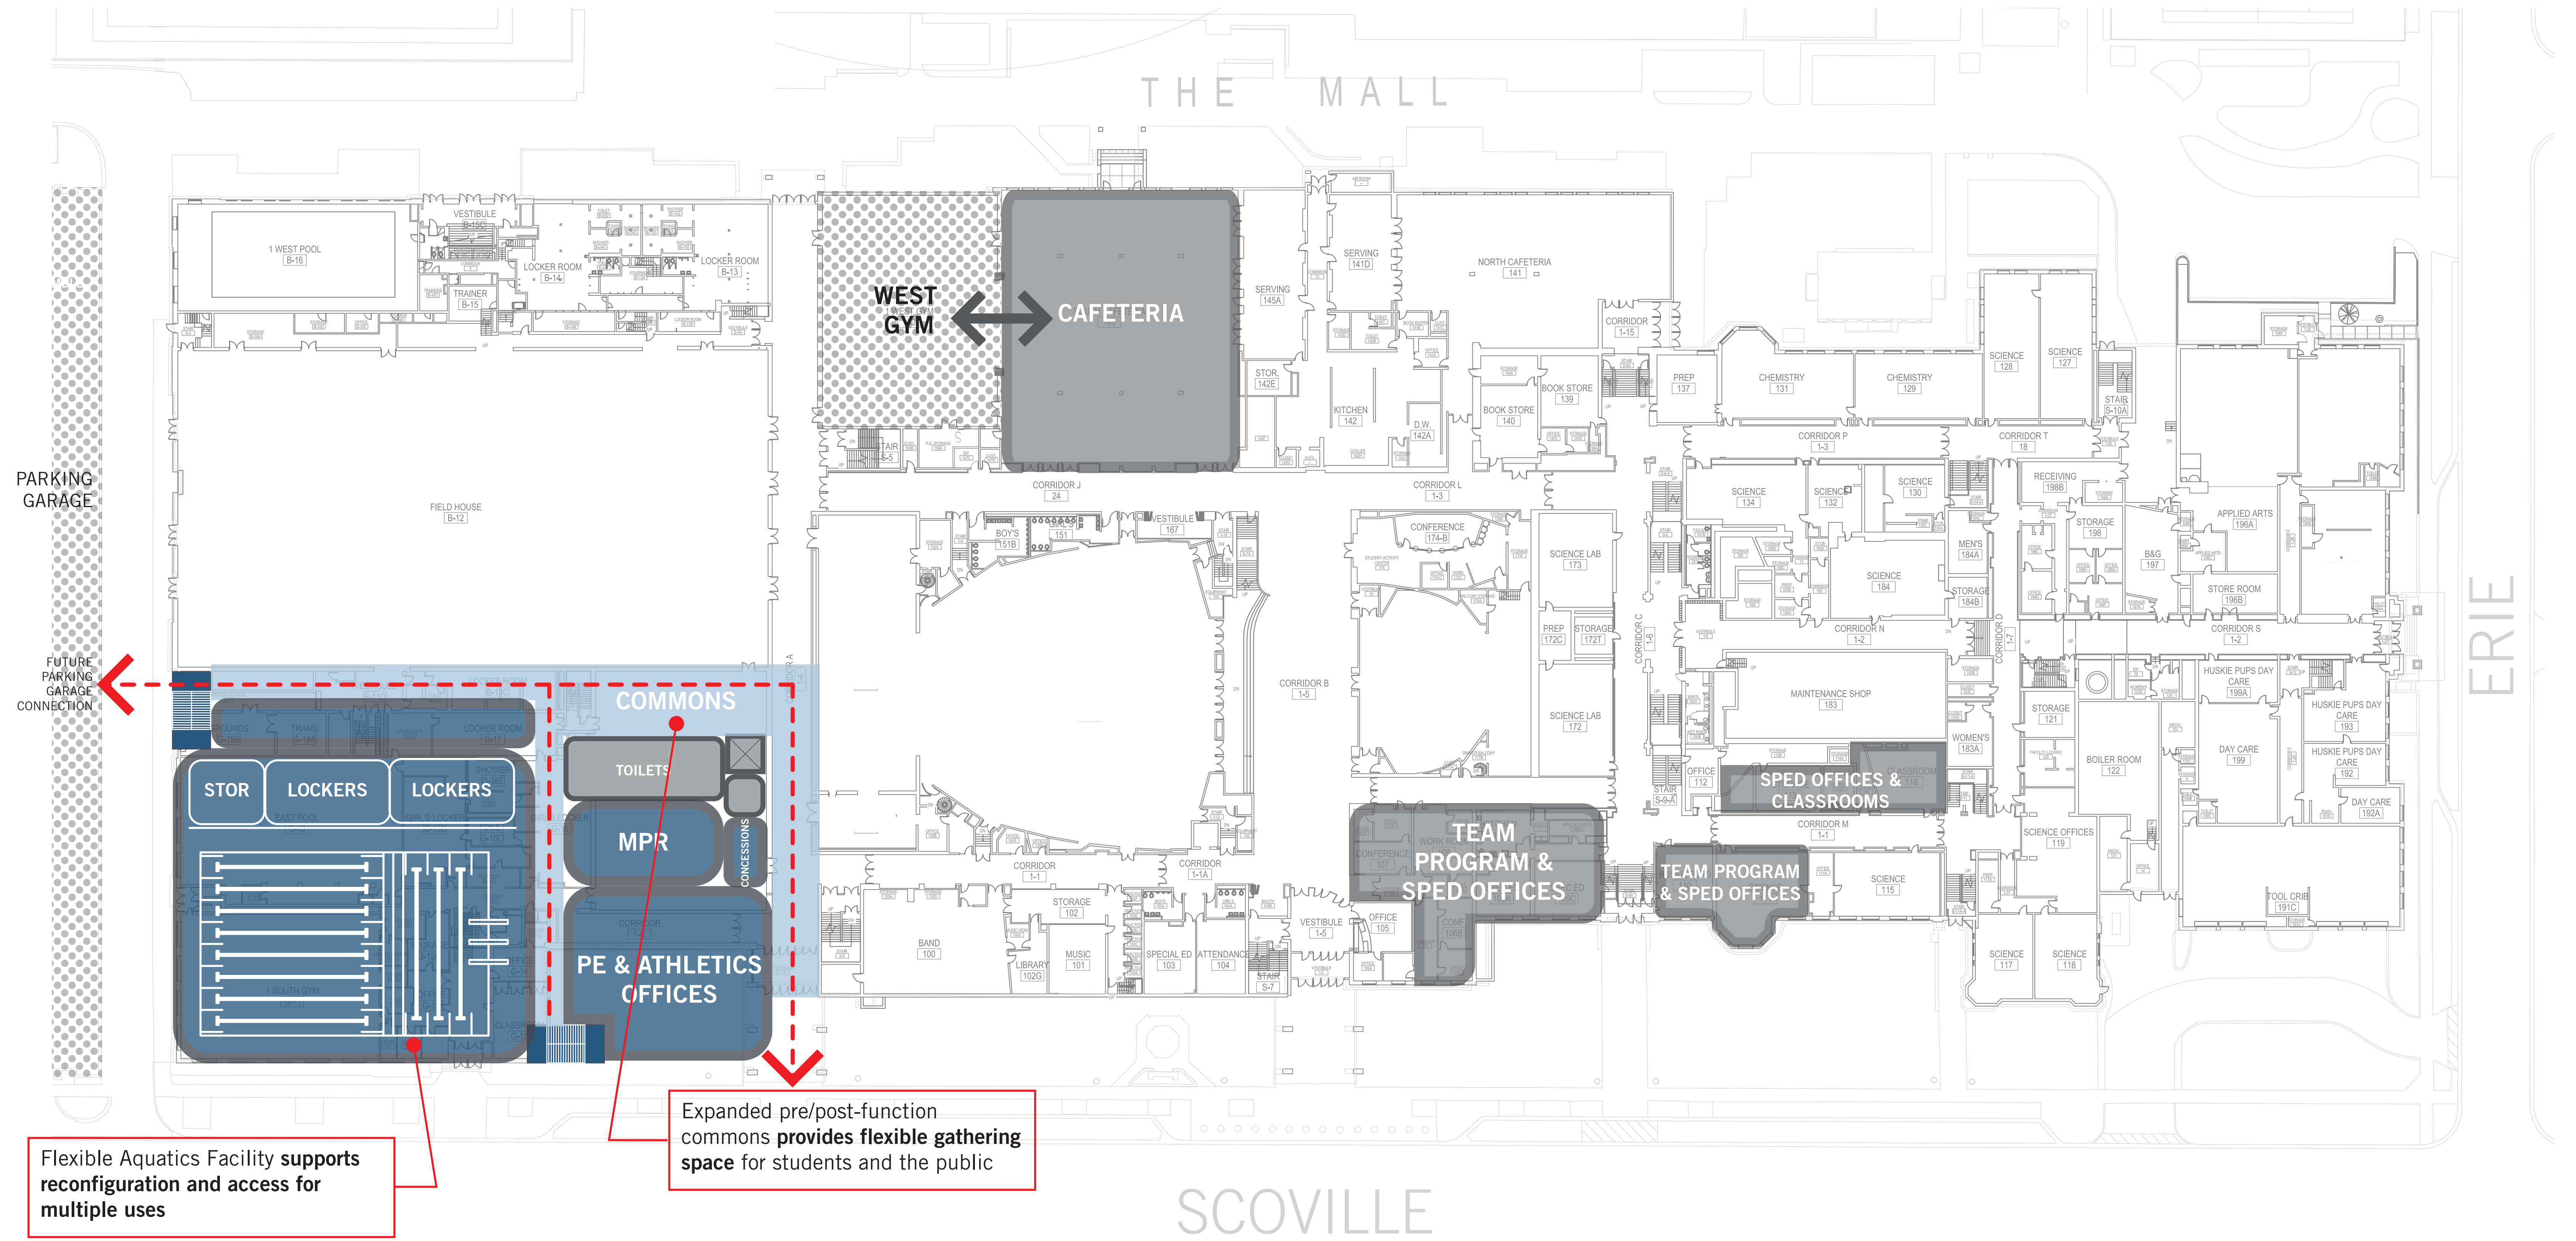

Provide changing facilities that address privacy concerns for all students

LEGEND

- | | |
|---|---|
|  Art: Visual |  Special Education |
|  Art: Performing |  Library |
|  Applied Arts |  Physical Education |
|  English |  Administration |
|  Science |  Community/Shared Spaces |
|  General/Shared Classrooms |  Building Services |
|  Mathematics |  Dotted Hatch - Existing Program |
|  World Languages |  Solid Hatch - Proposed Program |
|  History | |

ABBREVIATIONS & SYMBOLS

- | | |
|---|-----------------------|
| T | Toilet |
| CR | Classroom |
| COLLAB | Collaboration Space |
| MECH | Mechanical Room |
| PREP | Science Lab Prep Room |
| SM GR | Small Group |
| SPED | Special Education |
| STOR | Storage Room |
|  | Elevator |

Multipurpose Dance accommodates multiple groups with resilient dance flooring for improved student safety

LEGEND

- | | |
|---|--|
| Art: Visual | Special Education |
| Art: Performing | Library |
| Applied Arts | Physical Education |
| English | Administration |
| Science | Community/Shared Spaces |
| General/Shared Classrooms | Building Services |
| Mathematics | Dotted Hatch - Existing Program |
| World Languages | Solid Hatch - Proposed Program |
| History | |